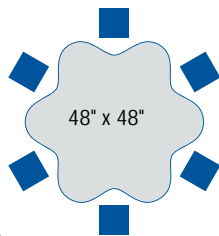

Brite Kids™ Tables

Group table seats up to seven.

48" x 24" table seats up to six.

Recommended seating capacity maximum for each table size:

Fire Engine Red

Grass Green

Sky Blue

Royal Blue

Best-Rite is a division of MooreCo, Inc.

Brite Kids™ Tables

- » The innovative and scalloped tabletop design of the Brite Kids™ Tables is kid-friendly and adorable.
- » Design not only allows the child to sit closer to the table, but also takes the guess work out of deciding how many chairs will fit around each size.
- » Available in a variety of shapes and sizes: square, small rectangle, medium rectangle, large rectangle, round, group (horseshoe), and flower.
- » Colorful trim is made from sanitizable plastic and is T-molded with barbed insert to alleviate separation from laminate.
- » Metal legs are fitted with plastic table leg cushions which will minimize floor scratching when tables are moved.
- » Tables are height adjustable in 10 1/2-inch increments from 14 1/2" to 24 1/2"H.
- » Available in four colors to match any early childhood environment: fire engine red, grass green, royal blue, or sky blue.

Product Specifications

Shape	Fire Engine Red	Grass Green	Royal Blue	Sky Blue	Dimensions	Weight
Square	34486	34504	34522	34540	14 1/2"-24 1/2"H x 30"W x 30"D	35 lbs
Sm. Rect.	34487	34505	34523	34541	14 1/2"-24 1/2"H x 48"W x 24"D	39 lbs
Med. Rect.	34488	34506	34524	34542	14 1/2"-24 1/2"H x 60"W x 24"D	44 lbs
Lg. Rect.	34489	34507	34525	34543	14 1/2"-24 1/2"H x 71"W x 24"D	50 lbs
Round	34490	34508	34526	34544	14 1/2"-24 1/2"H x 48"W x 48"D	66 lbs
Group	34491	34509	34527	34545	14 1/2"-24 1/2"H x 71"W x 48"D	77 lbs
Flower	34492	34510	34528	34546	14 1/2"-24 1/2"H x 48"W x 48"D	66 lbs