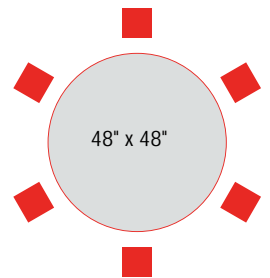

Brite Kids™ Tables

Group table seats up to seven.

48" x 24" table seats up to six.

Recommended seating capacity maximum for each table size:

Fire Engine Red

Grass Green

Sky Blue

Royal Blue

Best-Rite is a division of MooreCo, Inc.

Brite Kids™ Tables

- » The innovative and scalloped tabletop design of the Brite Kids™ Tables is kid-friendly and adorable.
- » Design not only allows the child to sit closer to the table, but also takes the guess work out of deciding how many chairs will fit around each size.
- » Available in a variety of shapes and sizes: square, small rectangle, medium rectangle, large rectangle, round, group (horseshoe), and flower.
- » Colorful trim is made from sanitizable plastic and is T-molded with barbed insert to alleviate separation from laminate.
- » Metal legs are fitted with plastic table leg cushions which will minimize floor scratching when tables are moved.
- » Tables are height adjustable in 10 1/2-inch increments from 14 1/2" to 24 1/2"H.
- » Available in four colors to match any early childhood environment: fire engine red, grass green, royal blue, or sky blue.

Product Specifications

Shape	Fire Engine Red	Grass Green	Royal Blue	Sky Blue	Dimensions	Weight
Square	34486	34504	34522	34540	14 1/2"-24 1/2"H x 30"W x 30"D	35 lbs
Sm. Rect.	34487	34505	34523	34541	14 1/2"-24 1/2"H x 48"W x 24"D	39 lbs
Med. Rect.	34488	34506	34524	34542	14 1/2"-24 1/2"H x 60"W x 24"D	44 lbs
Lg. Rect.	34489	34507	34525	34543	14 1/2"-24 1/2"H x 71"W x 24"D	50 lbs
Round	34490	34508	34526	34544	14 1/2"-24 1/2"H x 48"W x 48"D	66 lbs
Group	34491	34509	34527	34545	14 1/2"-24 1/2"H x 71"W x 48"D	77 lbs
Flower	34492	34510	34528	34546	14 1/2"-24 1/2"H x 48"W x 48"D	66 lbs