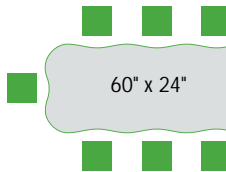

Brite Kids™ Tables

Group table seats up to seven.

48" x 24" table seats up to six.

Recommended seating capacity maximum for each table size:

Fire Engine Red

Grass Green

Sky Blue

Royal Blue

Best-Rite is a division of MooreCo, Inc.

Brite Kids™ Tables

- » The innovative and scalloped tabletop design of the Brite Kids™ Tables is kid-friendly and adorable.
- » Design not only allows the child to sit closer to the table, but also takes the guess work out of deciding how many chairs will fit around each size.
- » Available in a variety of shapes and sizes: square, small rectangle, medium rectangle, large rectangle, round, group (horseshoe), and flower.
- » Colorful trim is made from sanitizable plastic and is T-molded with barbed insert to alleviate separation from laminate.
- » Metal legs are fitted with plastic table leg cushions which will minimize floor scratching when tables are moved.
- » Tables are height adjustable in 10 1/2-inch increments from 14 1/2" to 24 1/2"H.
- » Available in four colors to match any early childhood environment: fire engine red, grass green, royal blue, or sky blue.

Product Specifications

Shape	Fire Engine Red	Grass Green	Royal Blue	Sky Blue	Dimensions	Weight
Square	34486	34504	34522	34540	14 1/2"-24 1/2"H x 30"W x 30"D	35 lbs
Sm. Rect.	34487	34505	34523	34541	14 1/2"-24 1/2"H x 48"W x 24"D	39 lbs
Med. Rect.	34488	34506	34524	34542	14 1/2"-24 1/2"H x 60"W x 24"D	44 lbs
Lg. Rect.	34489	34507	34525	34543	14 1/2"-24 1/2"H x 71"W x 24"D	50 lbs
Round	34490	34508	34526	34544	14 1/2"-24 1/2"H x 48"W x 48"D	66 lbs
Group	34491	34509	34527	34545	14 1/2"-24 1/2"H x 71"W x 48"D	77 lbs
Flower	34492	34510	34528	34546	14 1/2"-24 1/2"H x 48"W x 48"D	66 lbs