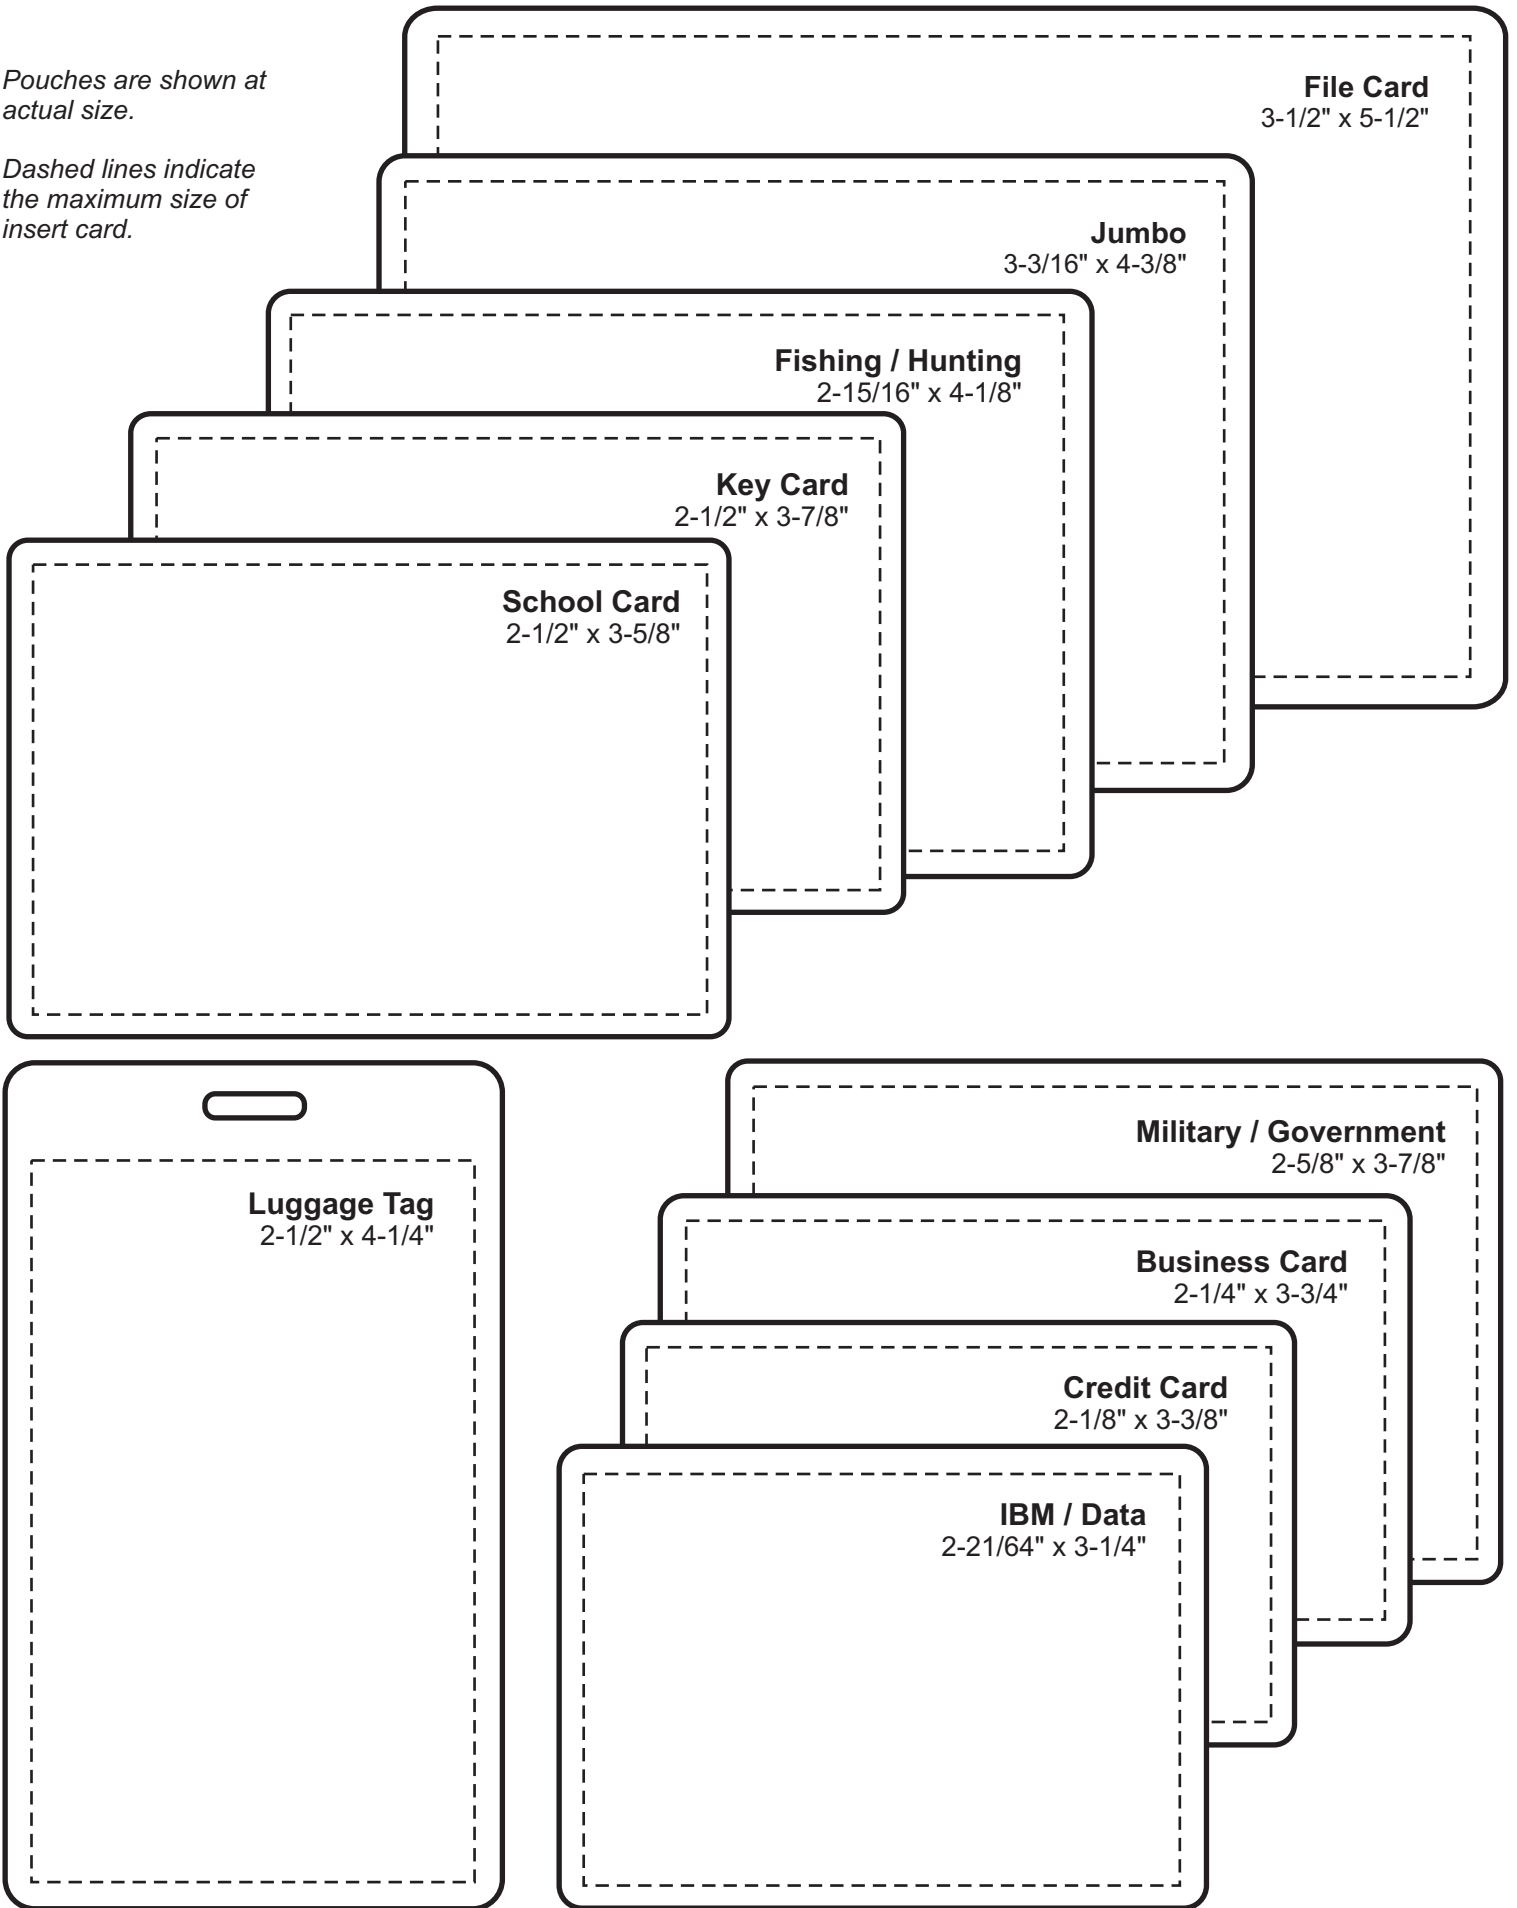

Pouches are shown at actual size.

Dashed lines indicate the maximum size of insert card.

File Card
3-1/2" x 5-1/2"

Jumbo
3-3/16" x 4-3/8"

Fishing / Hunting
2-15/16" x 4-1/8"

Key Card
2-1/2" x 3-7/8"

School Card
2-1/2" x 3-5/8"

Luggage Tag
2-1/2" x 4-1/4"

Military / Government
2-5/8" x 3-7/8"

Business Card
2-1/4" x 3-3/4"

Credit Card
2-1/8" x 3-3/8"

IBM / Data
2-21/64" x 3-1/4"